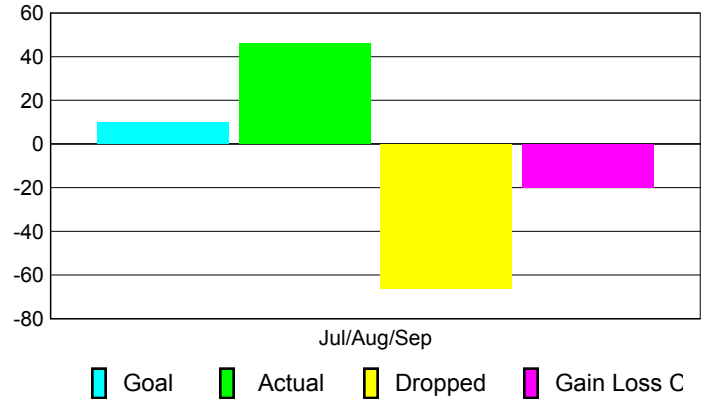

### YTD Status Quo Clubs 2010-2011

Status Quo Clubs Compared to Status Quo Members

## MEMBERSHIP

**Membership Results**  
2010-2011

**Membership**  
2009-2010

Month	Net Memb Goal	Actual New Memb	Actual Dropped Memb	Gain/Loss of Memb	Gain/Loss of Memb
Jul/Aug/Sep	10	46	-66	-20	12
<b>Totals</b>	<b>10</b>	<b>46</b>	<b>-66</b>	<b>-20</b>	<b>12</b>

### Membership Results 2010-2011

Goal, New, Dropped, Gain/Loss

### Comparison of Membership Gain/Loss

Current Year Compared to the Previous Year