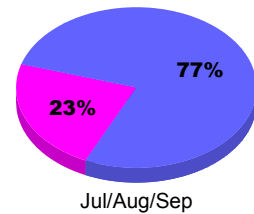

Gender Comparison 2010-2011